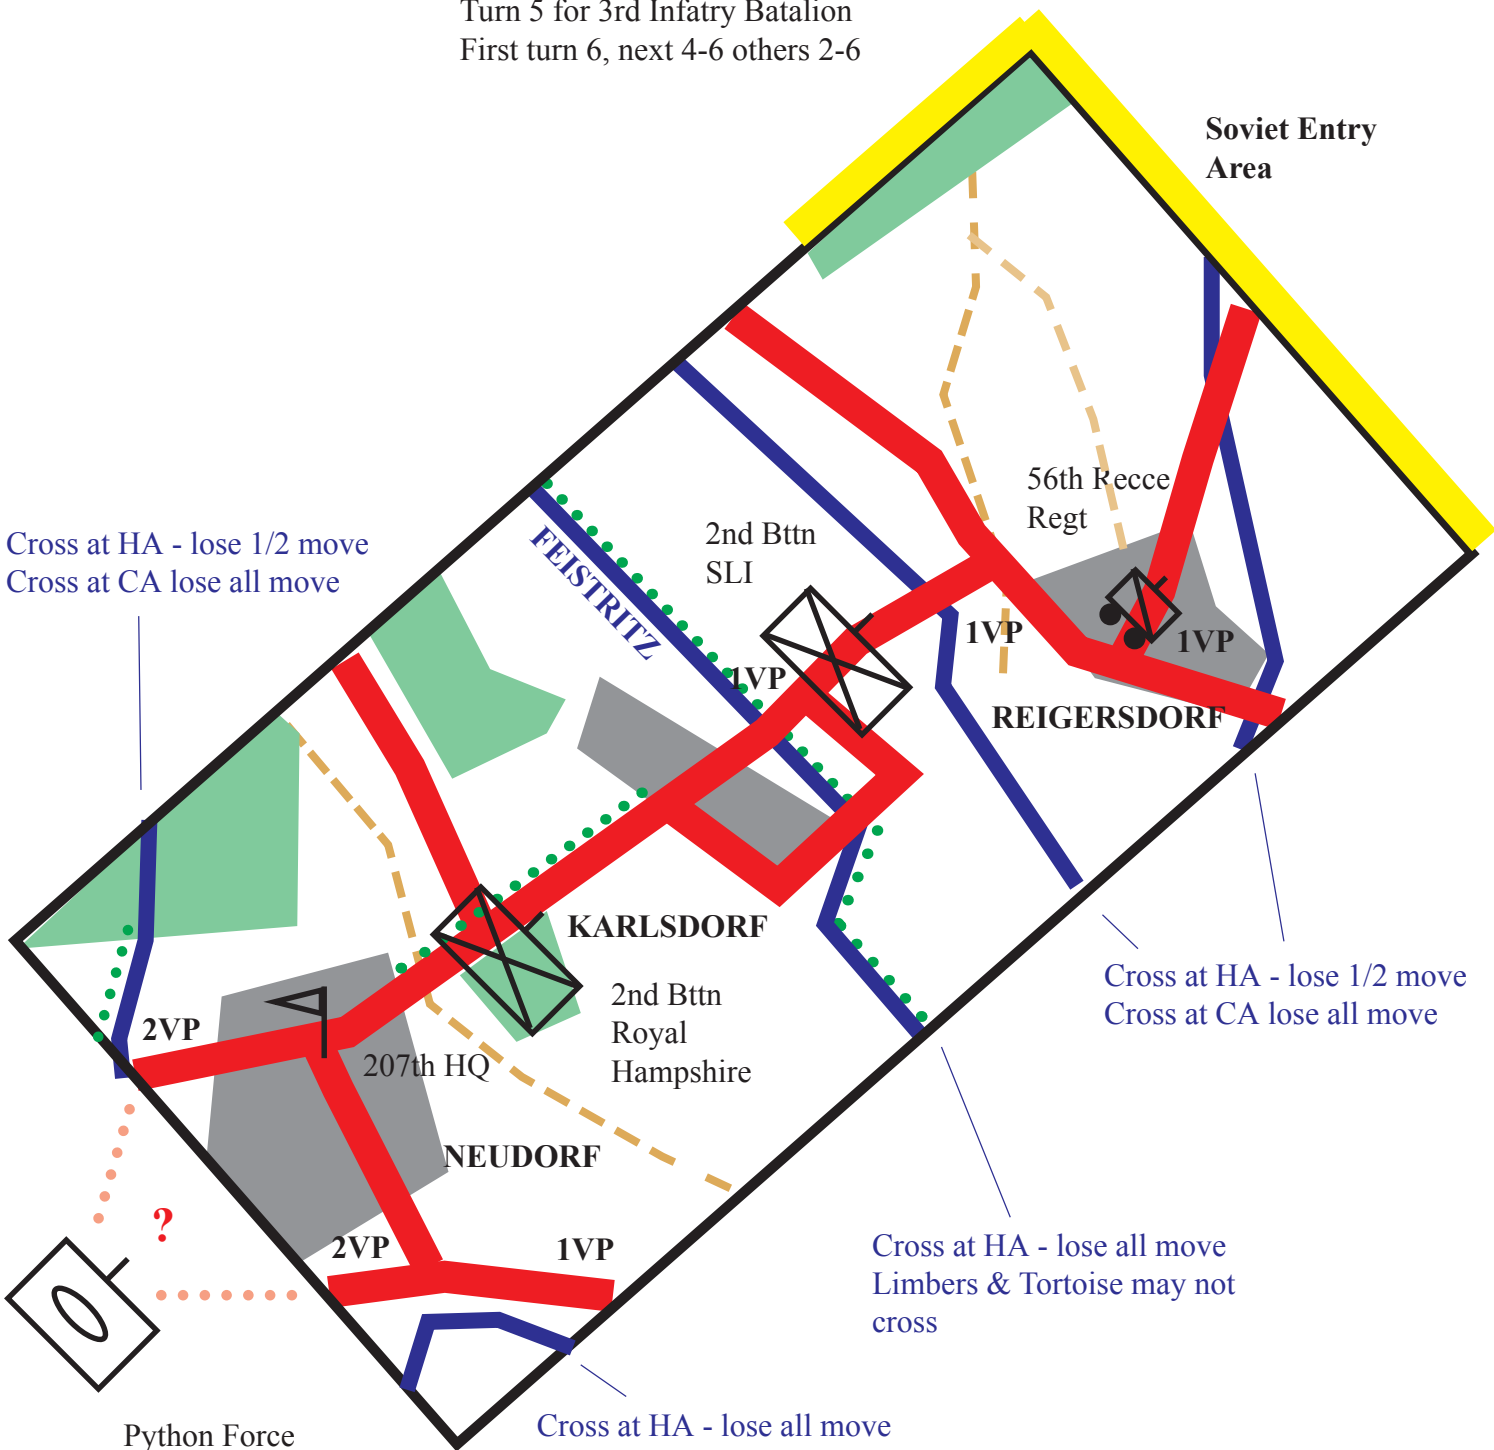

Soviet Reinforcements

Roll turn 3 for Heavy tanks
Turn 5 for 3rd Infantry Battalion
First turn 6, next 4-6 others 2-6

Soviet Entry Area

56th Recce Regt

2nd Bttn SLI

Cross at HA - lose 1/2 move
Cross at CA lose all move

1VP

1VP

REIGERSDORF

FEISTRITZ

1VP

KARLSDORF

2nd Bttn Royal Hampshire

Cross at HA - lose 1/2 move
Cross at CA lose all move

2VP

207th HQ

NEUDORF

Cross at HA - lose all move
Limbers & Tortoise may not cross

2VP

1VP

Python Force

Cross at HA - lose all move
Limbers & Tortoise may not cross
Gully +2 cover for inf & vehs
not vs IDF

Brit Reinforcements

Roll turn 3 for A Squadron
Turn 4 for B Squadron
Turn 5 for HQ
First turn 6, next 4-6 others 2-6