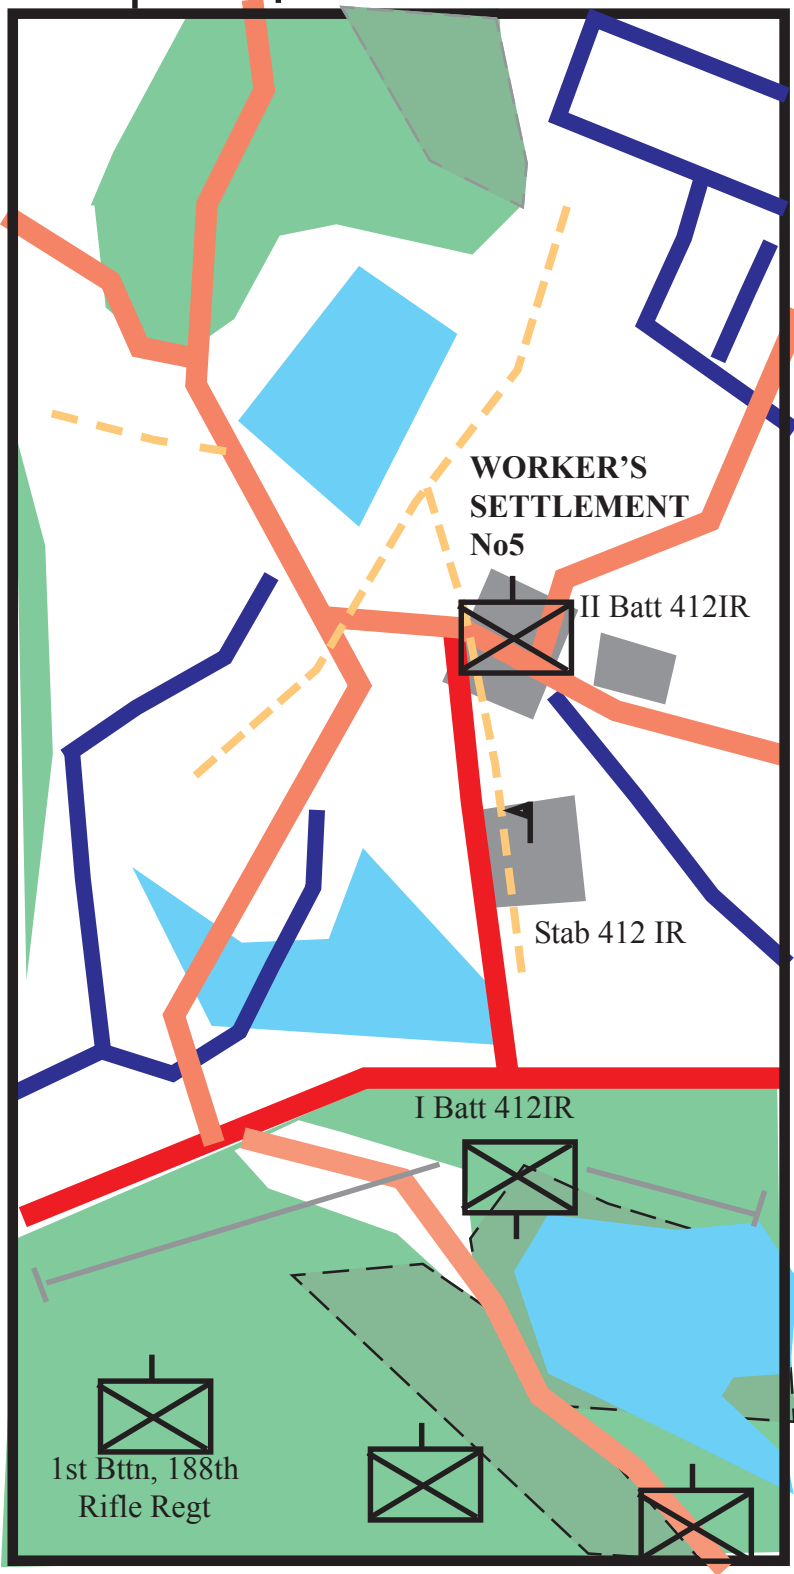

98 Tank Bde

414th Rifle Regy

**WORKER'S SETTLEMENT No5**

II Batt 412IR

I Batt 151st IR

Stab 412 IR

To Siniavino

I Batt 412IR

To Shlisselberg

1st Btn, 188th Rifle Regt

2nd Btn, 188th Rifle Regt

3rd Btn, 188th Rifle Regt

548th Tank Battalion

2 Kp 502 sHPZAbt